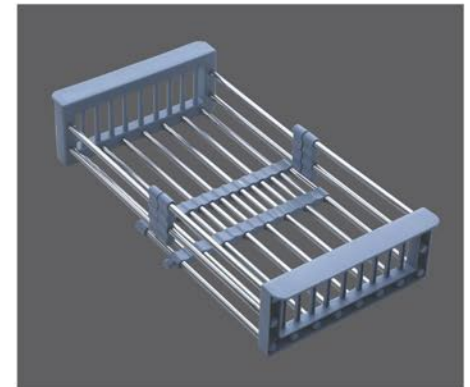

Basket

15 Pipe
MRP : ₹ 485/-