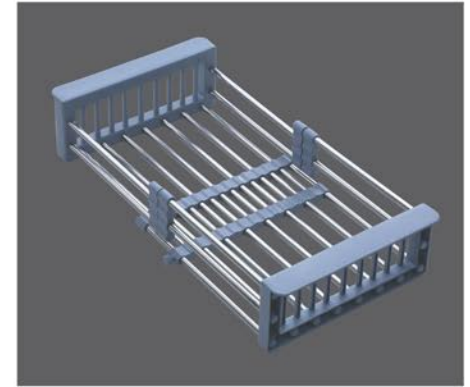

Basket

13 Pipe
MRP : ₹ 430/-